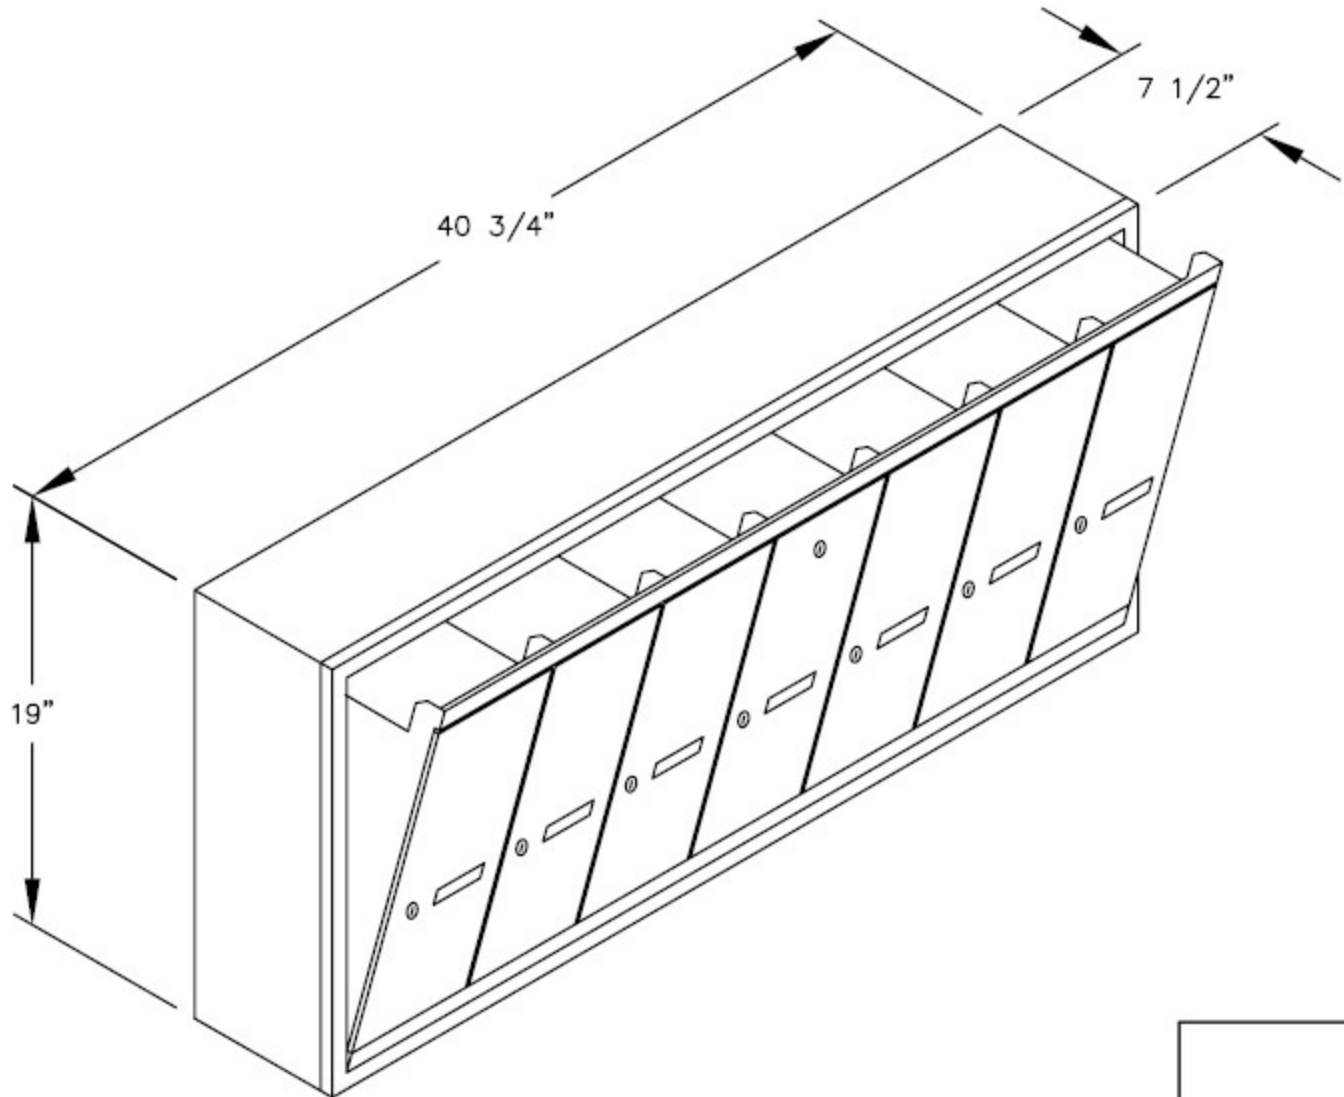

**U.S. MAIL SUPPLY**  
America's Mailbox Headquarters

262-782-6510 Toll Free: 800-571-0147

1553 E. Racine Ave. Waukesha, WI 53186

MODEL #3507  
7 DOOR VERTICAL MAILBOX  
SURFACE MOUNTED

AVAILABLE COLORS:  
ALUMINUM, BRONZE, SANDSTONE